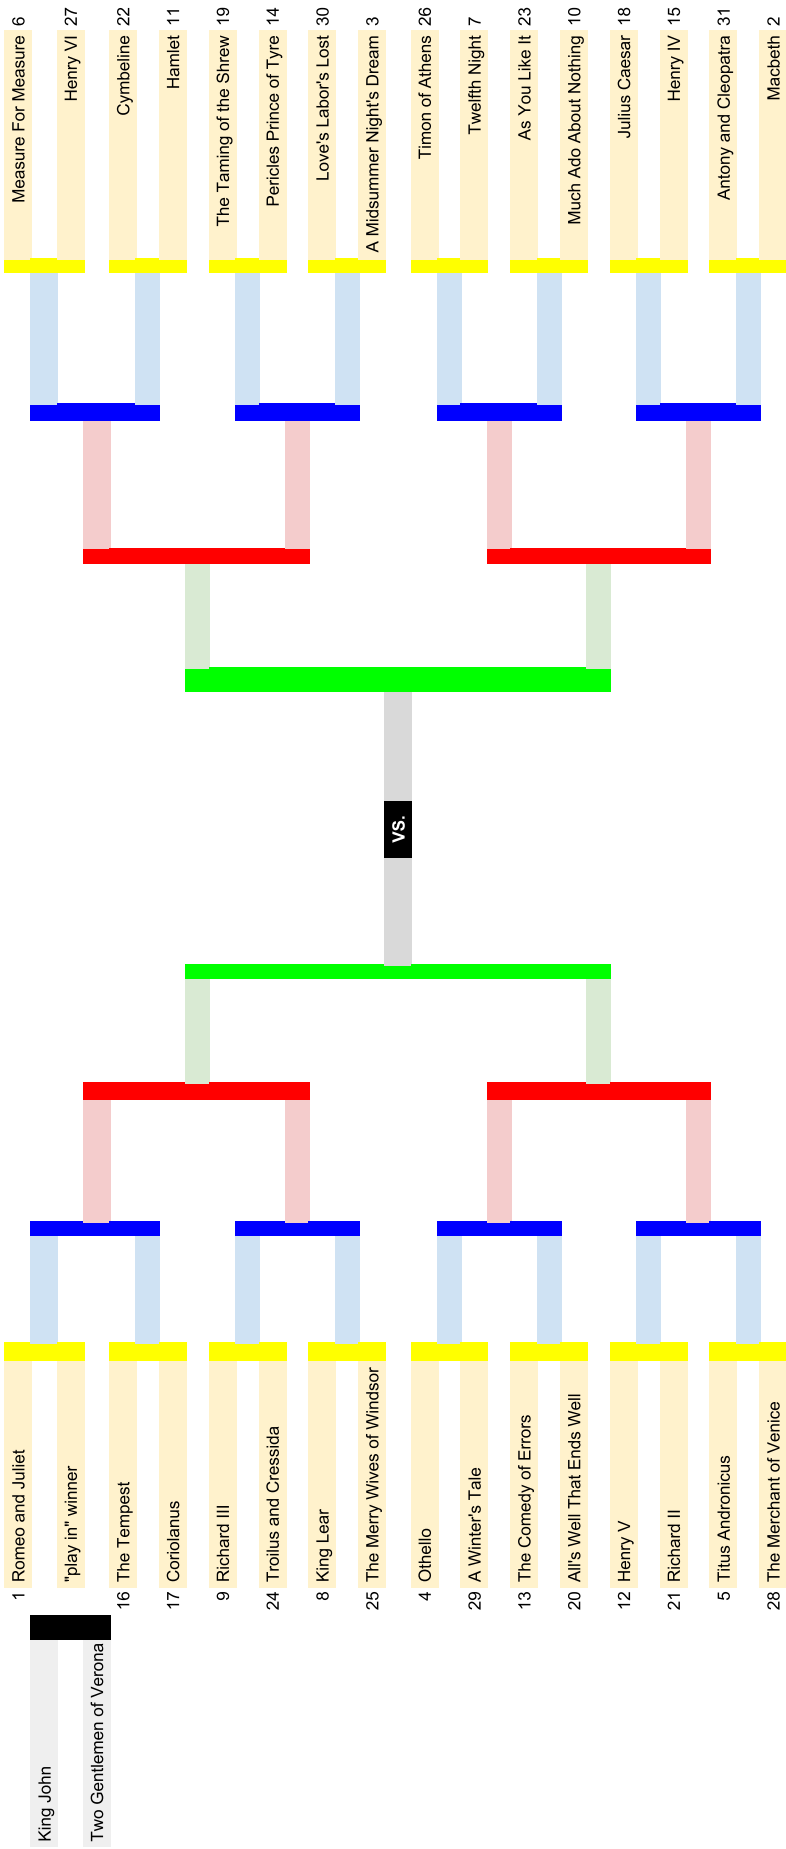

Welcome to Bard Madness 2018!

Wed, 3/14

SA-SU 3/17-18

M-W 3/19-21

TH-SU 3/22-25

F-M 3/30-4/2

M-TH 3/26-9

TH-SU 3/22-25

M-W 3/19-21

M-TH 3/26-9

TH-SU 3/22-25

F-M 3/30-4/2

M-TH 3/26-9

TH-SU 3/22-25

M-W 3/19-21